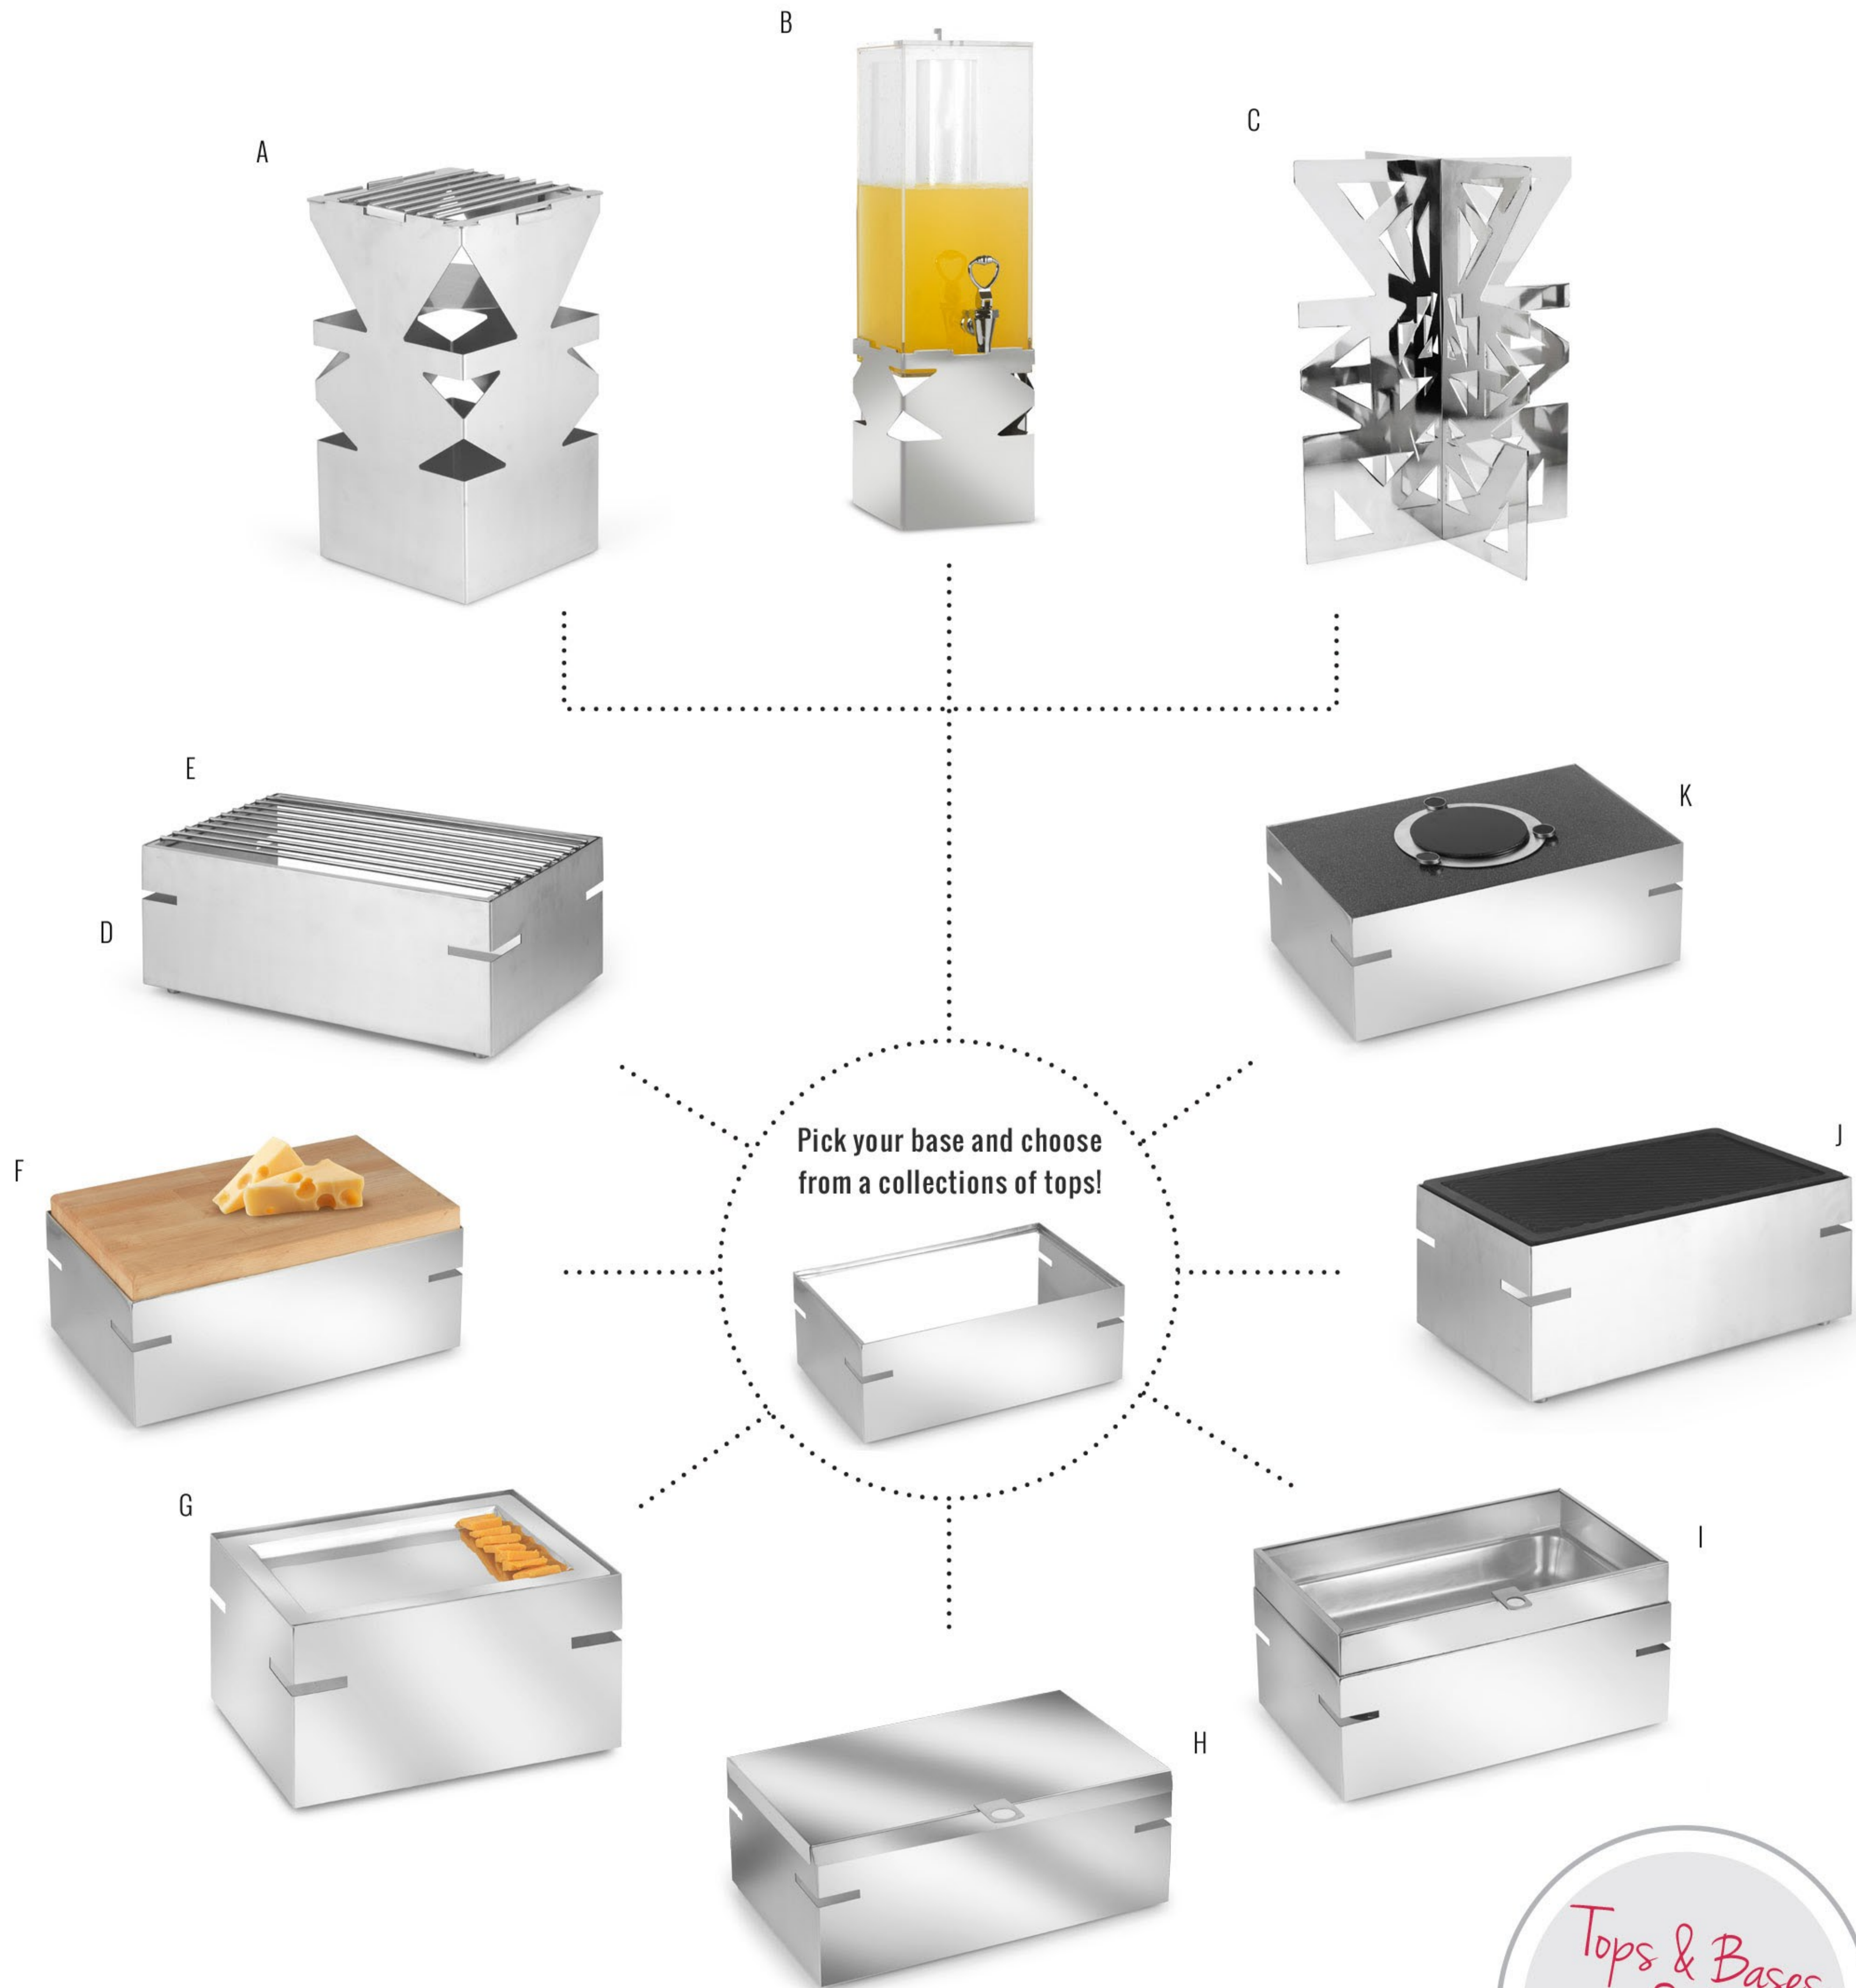

Quality Holloware and Buffetware

LEXUS ACTION STATIONS

DESCRIPTION

Lexus Solid Interconnecting Collection 15"x8.3" Cubic Riser
 Lexus Solid Collection, 3-gallon beverage dispenser w/ ice chamber
 Lexus Ridge Interconnecting Collection 15", "X" shape platform

MFR#
 1543
 75152
 1533X

LEXUS ACTION STATIONS - TOPS ONLY

LARGE

Modular Buffet Stand, 22"x14"x9"
 Removable Grill-Grate
 Butcher Block
 Removable Cheese Tray
 Lift off S/S Lid
 Lift off Acrylic w/ S/S Accent Lid
 Removable Teflon Top Griddle
 Corian Adapter w/ Drop-in Induction Heating

MFR#
 32178
 32178GT
 32178W
 32178CT
 32178LID
 32178ACL
 32178AT
 32178CIND

SMALL

M.B.S. 22"x14"x9"
 Removable Grill-Grate
 Butcher Block
 Removable Cheese Tray
 Lift off S/S Lid
 Lift off Acrylic w/ S/S Accent Lid
 Removable Teflon Top Griddle
 C.A.D.I.H.E

MFR#
 32174
 32174GT
 32174W
 32174CT
 32174LID
 32174ACL
 32174AT
 32174CIND

*Tops & Bases
 Sold
 Separately!*